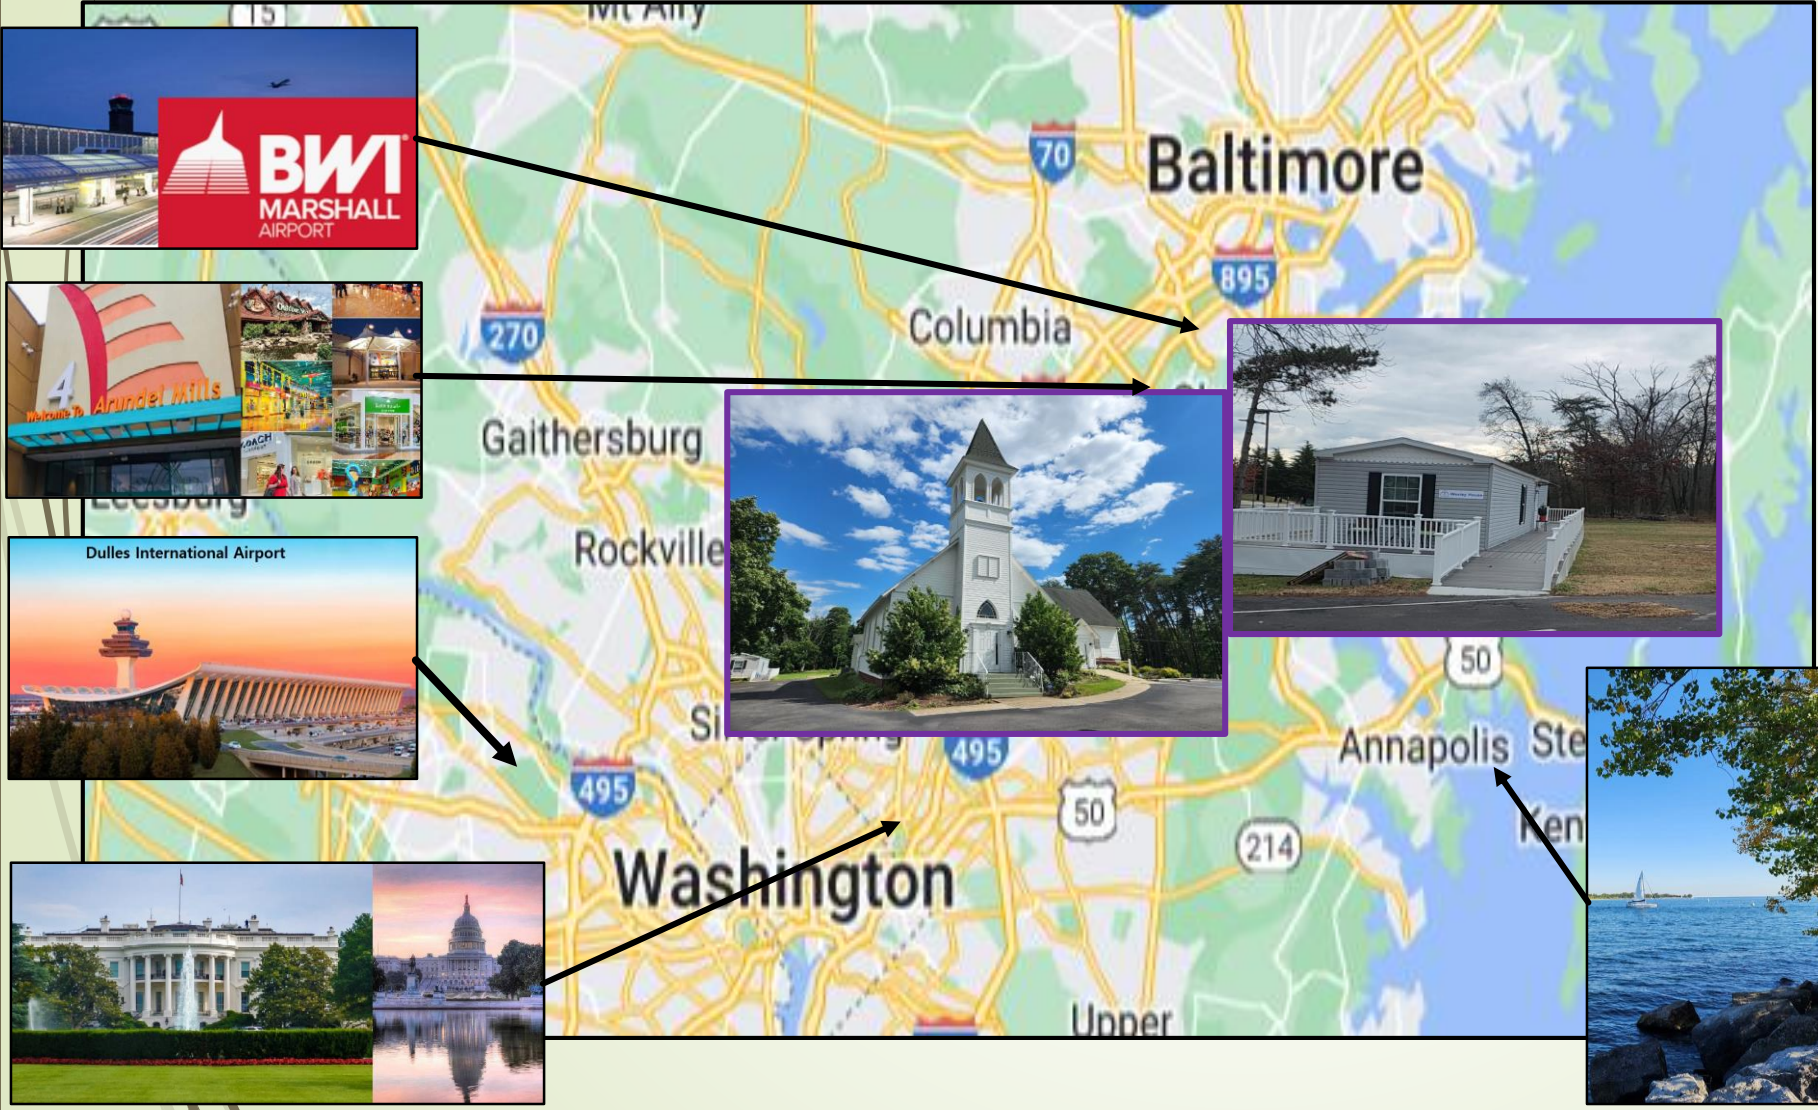

Washington D.C. Wesley House

Rev. Dr. Jaewong Chang
Washington Heavenly
Vision Community Church

Wesley House Opening Service

March 2022

☑ 웨슬리 하우스 오픈감사
(Maryland Wesley House Opening Ceremony)

1. 일시: 2022년 4월 3일 주일예배후
2. 장소: 웨슬리 하우스(워싱턴 하늘비전교회 內)

Convenience of Wesley House Location...

From Wesley House

Hotels: 2-5 minutes

Airports:
BWI – 10 minutes
Dulles – about 1 hr

**Shopping &
Restaurants:** 2-5
minutes

Heavenly Vision Community Church

- Sanctuary
- Fellowship Room: ~ 100 people
- Full Kitchen